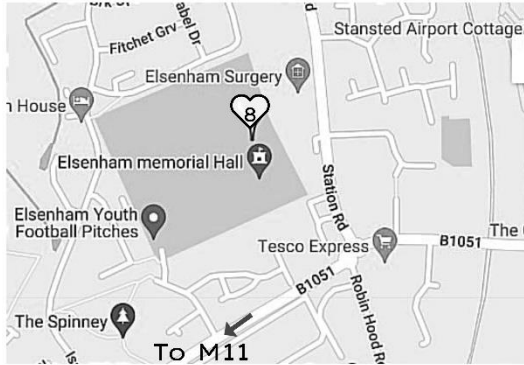

Elsenham

Saffron Walden

To Map A

Map A

Audley road to Map B

Map B

Thaxted

Stanstead Mountfitchet

Takeley

Great Dunmow