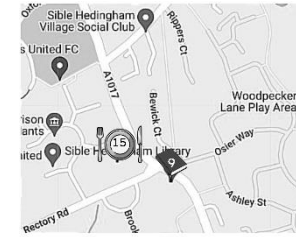

Street Support
Chelmsford

Out-of-Area Temporary Accommodation Support

Braintree

1 Braintree District Council
Causeway House
Brocking End
Braintree
CM7 9HB
Tel: 01376 552525

Open: Monday-Friday 9am-5pm

2 Braintree Job Centre Plus
The Old Post Office
Fairfield Road
Braintree
CM7 3HA
Tel: 0800 1690190

Open: Monday, Tuesday,
Thursday & Friday 9am- 5pm,
Wednesday 10am - 5pm

3 Citizens Advice Braintree,
Halstead & Witham
Collingwood Road
(by Public Hall)
Witham
CM8 2DY
Tel: 0808 2787856
Out of hours: 0808 2505724
(Monday-Friday 4pm-8pm
Saturday 9am - 1pm)
Open: Monday-Friday
10am-4pm

Braintree

London Road B1256
towards Great Notley

Great Notley

Silver End

Sible Hedingham

Halstead