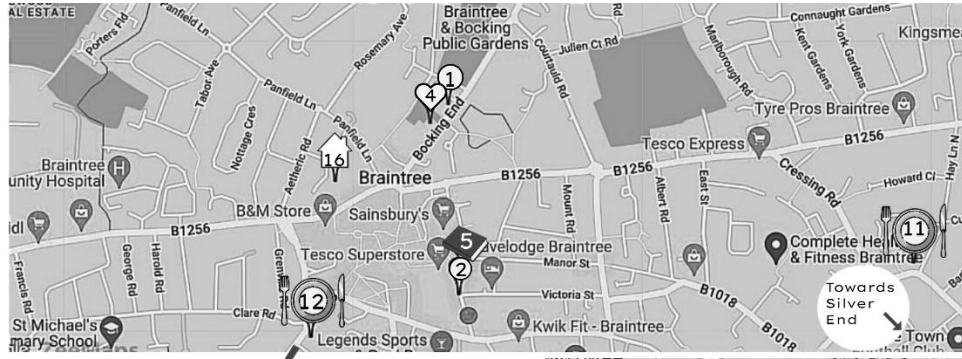

19 Rickstones Church
28 Rickstones Road
Witham
CM8 2NG
Café at The Foyer - a weekly coffee shop
Open: every 1st & 3rd Thursday of each
month 10am - 2pm

20 Witham Community Hub
The Grove Shopping Centre
Witham
CM8 2YT
Tel: 01376 617998
Community Fridge Open: Monday - Friday
9am - 5pm

14 St Andrews Church
Parsonage Street
Halstead
CO9 2LD
Coffee morning
Open: Friday 9.30am - 11.30am

CHELMSFORD ROUGH
SLEEPERS SUPPORT

Working together to
support you

Sanctus
HELMSFORD

COMMUNITY
FUND

Witham

Braintree

London Road B1256
towards Great Notley

Great Notley

Silver End

Sible Hedingham

Halstead